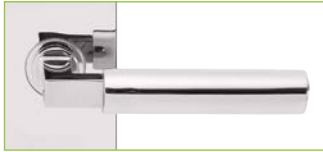

221 Aurora*