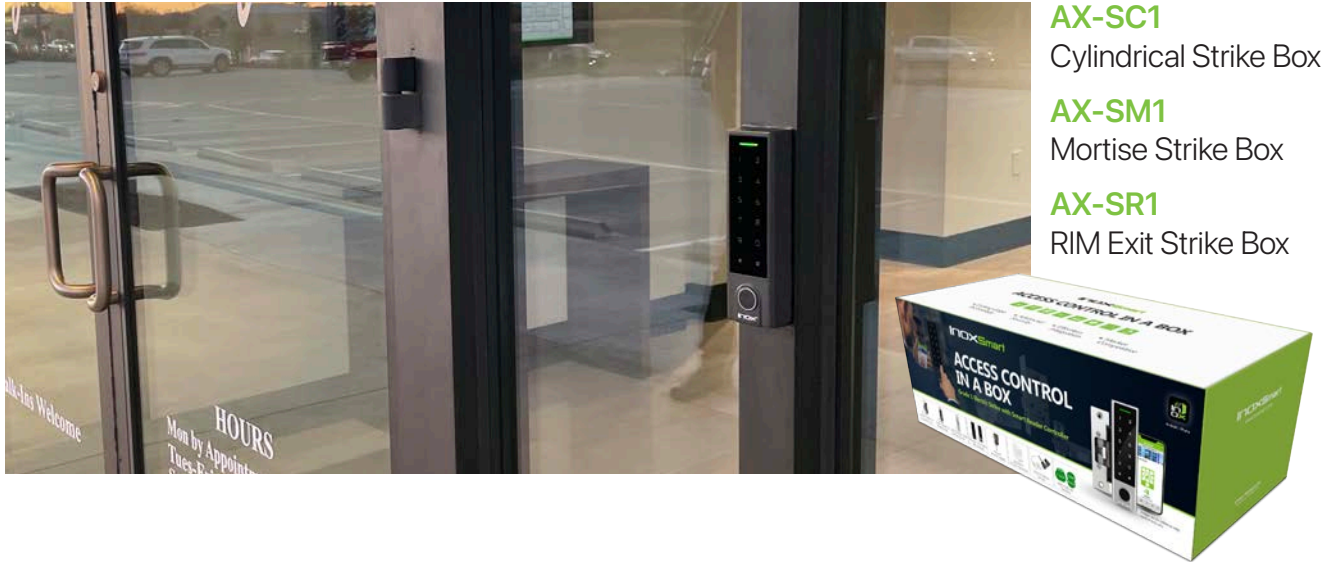

INOX Smart Solutions for Access Control

Lock/Unlock via smartphone,
RFID, or passcodes,
both onsite and remotely

Real-time DPS/LBM/DBM
Monitoring and Notifications

Customizable User Identity
and Access Management (IAM)

Scalable without expensive
servers, encoders, or
monitoring panels

Unique Passage and
Privacy modes with
automated scheduling

ISK-B300
Keypad Reader / Controller

Access Control in a Box

Everything you need to upgrade existing door systems for remote locking / unlocking and access management.

- AX-SC1**
Cylindrical Strike Box
- AX-SM1**
Mortise Strike Box
- AX-SR1**
RIM Exit Strike Box

Cylindrical, Mortise,
or RIM Electric Strike
with Latchbolt Monitoring

BLE / Wi-Fi / Zigbee
Plug-in Gateway

2x RFID Fobs
and Stickers

Black or Aluminum
Reader / Controller

Plug-in
Power Supply

Door Position
Sensors

INOX Smart App: Door List

INOX Smart App: Lock / Unlock

INOX Smart App: Passage & Privacy Mode

Passage Mode