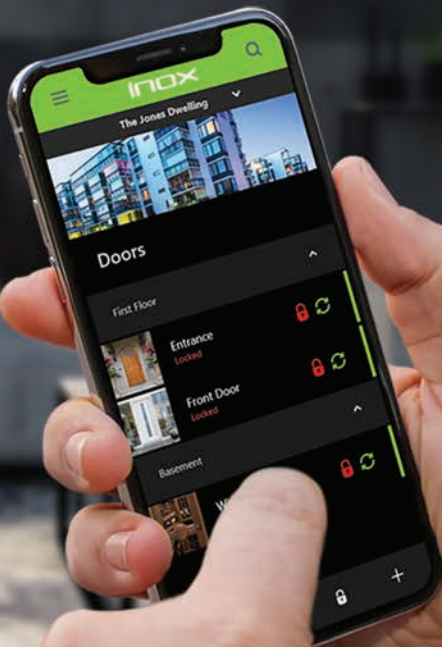

inoxSmart®

A Safer,
Simpler
Lifestyle.

INOX Smart Solutions for Swing Doors

ISD-BT100

ISM-ADR500

IST-IC6500

ISC-CY6100

ISM-MC7000