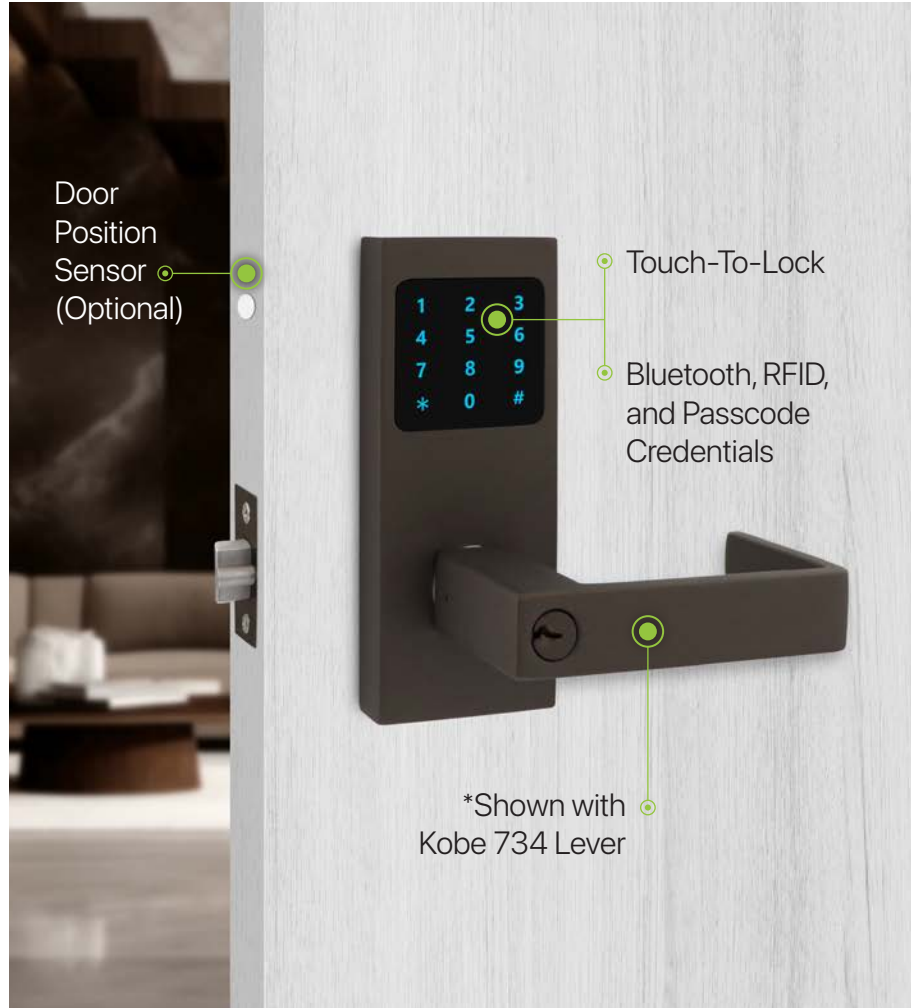

IST-IC6500 Smart Interconnect

Outside Trim
(Shown in C19 Flat Black)

Inside Trim
(Shown in C19 Flat Black)

ISC-CY6100 Smart Cylindrical

Outside Trim
(Shown in Ceramic Dark Bronze)

Inside Trim
(Shown in C19 Flat Black)

*Available finishes include 19G, 26D, PVD4, PVD15 and CeraMax.

ISD-BT100 Smart Deadbolt

Outside Trim
(Shown in C19 Flat Black)

Inside Trim
(Shown in Ceramic Dark Bronze)

INOX Smart Solutions for Sliding Doors

Outside
Trim

Inside
Trim

Communicates with
Smartphone via
Low Energy Bluetooth

Thumbturn to
Mechanically Lock &
Unlock Deadbolt

Patented
Anti-Binding
Winged Deadbolt

Full Selection
of ADA Compliant
Door Pulls