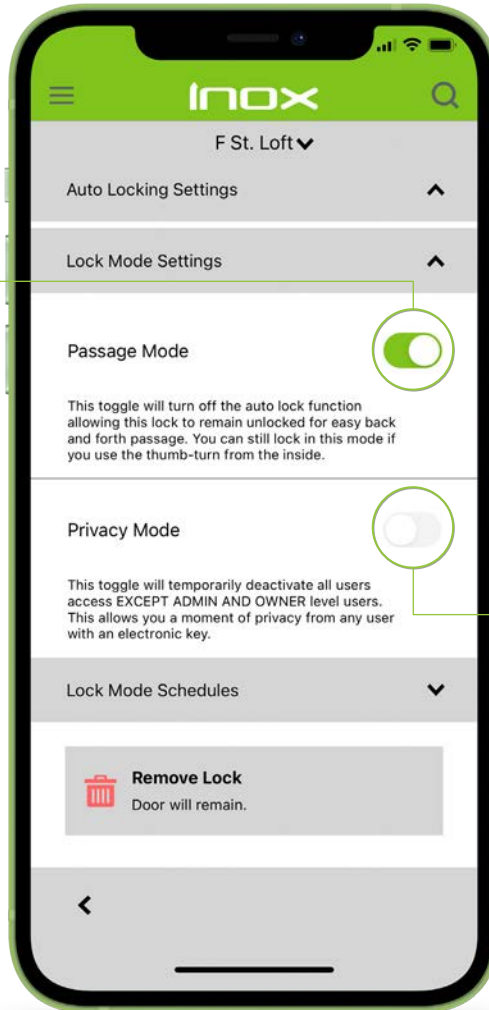

- AX-SC1**
Cylindrical Strike Box
- AX-SM1**
Mortise Strike Box
- AX-SR1**
RIM Exit Strike Box

Cylindrical, Mortise,
or RIM Electric Strike
with Latchbolt Monitoring

BLE / Wi-Fi / Zigbee
Plug-in Gateway

2x RFID Fobs
and Stickers

Black or Aluminum
Reader / Controller

Plug-in
Power Supply

Door Position
Sensors

INOX Smart App: Door List

INOX Smart App: Lock / Unlock

INOX Smart App: Passage & Privacy Mode

Passage Mode

Allows Doors to Remain Unlocked

Deadbolt is Automatically Retracted Even if Manually Thrown

One Time or Recurring Schedule

Laundry

Gym

Privacy Mode

Keeps Doors Locked, Even When Unlock is Requested by RFID or Smartphone

Disabled When the Inside Lever is Engaged

One Time or Recurring Schedule

Clubhouse

Single Stall or Unisex Bathroom

Lever Design Options

201 Cologne

202 Munich

205 Frankfurt*